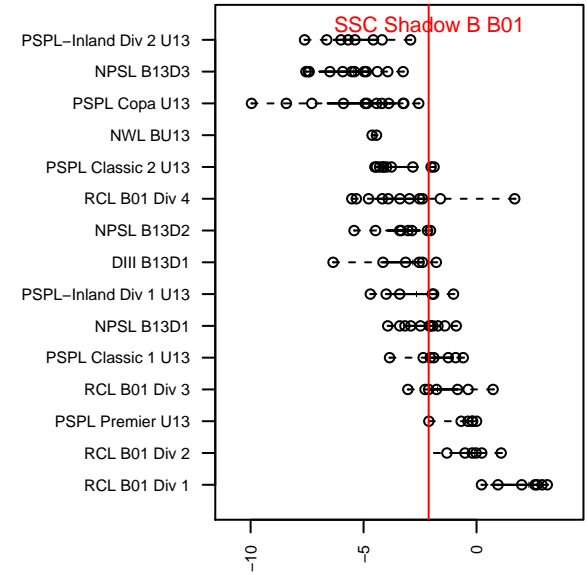

SSC Shadow B B01

Spokane SC Shadow
 Spokane, WA
 B01 total strength=847
 attack=1.09 defense=1.27
 fall league = RCL B01 Div 3
 spr league = Win RCL B01 Div 3
 notes= Johnson 2013; Windham 2014

alt names used:
 SSC SHADOW B01 WINDHAM (WA)
 SSC Shadow B01-B
 SSC Shadow Windham
 SSC Shadow B01-B
 SSC Shadow B01-B

Venues played:
 2014 Sounders FC Cup BU13
 2014 Les Schwab NW Cup U13 Gold / Silver U
 2014 RCL B01 Div 3
 2014 Win RCL B01 Div 3
 2014 WYS Presidents Cup B01 Division 2

SSC Shadow B B01
 Dots are actual minus expected GF (blue circles) and GA (red triangles).
 Blue line is smoothed change in attack strength. Red is smoothed change in defense strength.

**attack and defense variance (black dot)
relative to other teams
and top 10 in region**

**attack and defense rating
relative to others at age
and all opponents in last 13 months**

Performance relative to 13 month average