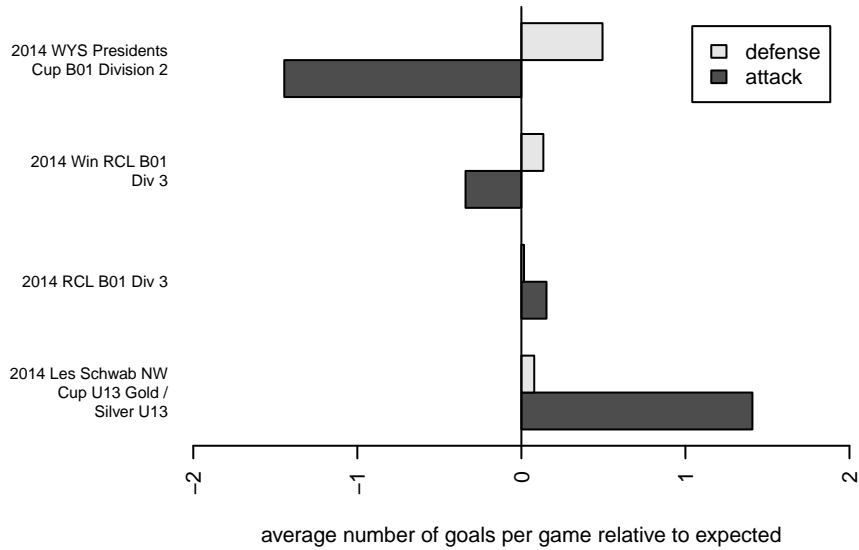

SSC Shadow B B01

Spokane SC Shadow
 Spokane, WA
 B01 total strength=847
 attack=1.09 defense=1.27
 fall league = RCL B01 Div 3
 spr league = Win RCL B01 Div 3
 notes= Johnson 2013; Windham 2014

alt names used:
 SSC SHADOW B01 WINDHAM (WA)
 SSC Shadow B01-B
 SSC Shadow Windham
 SSC Shadow B01-B
 SSC Shadow B01-B

Venues played:
 2014 Sounders FC Cup BU13
 2014 Les Schwab NW Cup U13 Gold / Silver U
 2014 RCL B01 Div 3
 2014 Win RCL B01 Div 3
 2014 WYS Presidents Cup B01 Division 2

SSC Shadow B B01
 Dots are actual minus expected GF (blue circles) and GA (red triangles).
 Blue line is smoothed change in attack strength. Red is smoothed change in defense strength.

**attack and defense variance (black dot)
relative to other teams
and top 10 in region**

**attack and defense rating
relative to others at age
and all opponents in last 13 months**

Performance relative to 13 month average